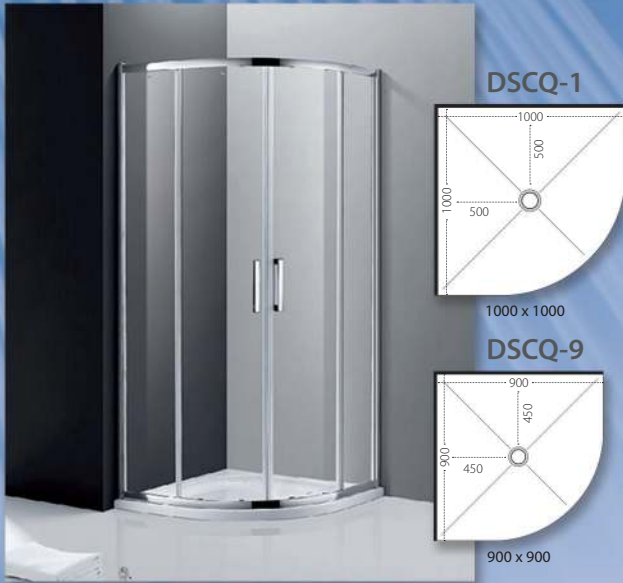

Introducing the new innovative DS Series Quickfit™ Showers

2 Sided Round Double Door

Available: 1000 x 1000 | 900 x 900 | Height 1930mm

2 Sided Square

Available: 1000 x 1000 | 900 x 900 | Height 1930mm

2 Sided Round Single Door

Available: 1000 x 1000 | 900 x 900 | Height 1930mm

3 Sided Square

Available: 1000 x 1000 | 900 x 900 | Height 1930mm

Features

- Slim profile and seal design
- Quick fit assembly
- No screws required apart from wall profiles
- Easy clean glass - with glass protection
- Polished aluminium finish
- Top quality product and hardware
- Minimalistic design
- Designed for the European market
- 2000mm high for frameless showers
- 65mm high shower trays with 35mm upstand
- 6mm & 8mm AS/NZS2208 toughened Safety Glass
- Reversible for left or right entry
- Adjustable for tiled application
- Combining style with quality

10 Year Warranty subject to terms and conditions

DSSA - L
DSSP - L

DSSA - R
DSSP - R

900 x 1200 Right

Sliding Door – Side Panel

Available: 900 x 1200 | Height 1930mm

DSSA - 12

900 x 1200

Available in Chrome or Black

DSCR - 12

900 x 1200

Frameless Sliding Door

Available: 900 x 1200 | Height 2000mm

Available in Chrome or Black

**Sliding Pivot
Bathscreen**

DSWF 1000 x 1500