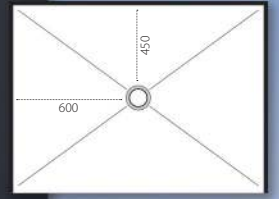

Introducing the new innovative DS Series Quickfit™ Showers

2 Sided Round Double Door

Available: 1000 x 1000 | 900 x 900 | Height 1930mm

2 Sided Square

Available: 1000 x 1000 | 900 x 900 | Height 1930mm

2 Sided Round Single Door

Available: 1000 x 1000 | 900 x 900 | Height 1930mm

3 Sided Square

Available: 1000 x 1000 | 900 x 900 | Height 1930mm

Features

- Slim profile and seal design
- Quick fit assembly
- No screws required apart from wall profiles
- Easy clean glass - with glass protection
- Polished aluminium finish
- Top quality product and hardware
- Minimalistic design
- Designed for the European market
- 2000mm high for frameless showers
- 65mm high shower trays with 35mm upstand
- 6mm & 8mm AS/NZS2208 toughened Safety Glass
- Reversible for left or right entry
- Adjustable for tiled application
- Combining style with quality

10 Year Warranty subject to terms and conditions

DSSA - L
DSSP - L

DSSA - R
DSSP - R

900 x 1200 Right

Sliding Door – Side Panel

Available: 900 x 1200 | Height 1930mm

DSSA - 12

900 x 1200

Sliding Door

Available: 900 x 1200 | Height 1930mm

DSCR - L

900 x 1200 Left

DSCR - R

900 x 1200 Right

Frameless Sliding Door & Return

Available: 900 x 1200 | Height 2000mm