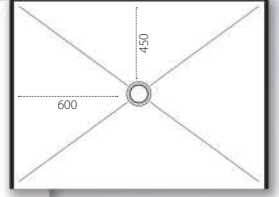

Introducing the new innovative DS Series Quickfit™ Showers

2 Sided Round Double Door

Available: 1000 x 1000 | 900 x 900 | Height 1930mm

2 Sided Square

Available: 1000 x 1000 | 900 x 900 | Height 1930mm

2 Sided Round Single Door

Available: 1000 x 1000 | 900 x 900 | Height 1930mm

3 Sided Square

Available: 1000 x 1000 | 900 x 900 | Height 1930mm

Features

- Slim profile and seal design
- Quick fit assembly
- No screws required apart from wall profiles
- Easy clean glass - with glass protection
- Polished aluminium finish
- Top quality product and hardware
- Minimalistic design
- Designed for the European market
- 2000mm high for frameless showers
- 65mm high shower trays with 35mm upstand
- 6mm & 8mm AS/NZS2208 toughened Safety Glass
- Reversible for left or right entry
- Adjustable for tiled application
- Combining style with quality

Sliding Door

Available: 900 x 1200 | Height 1930mm

DSCR - L

900 x 1200 Left

DSCR - R

900 x 1200 Right

Frameless Sliding Door & Return

Available: 900 x 1200 | Height 2000mm

Available in Chrome or Black

DSCR - 12

900 x 1200

Frameless Sliding Door

Available: 900 x 1200 | Height 2000mm

Available in Chrome or Black

**Sliding Pivot
Bathscreen**

DSWF 1000 x 1500